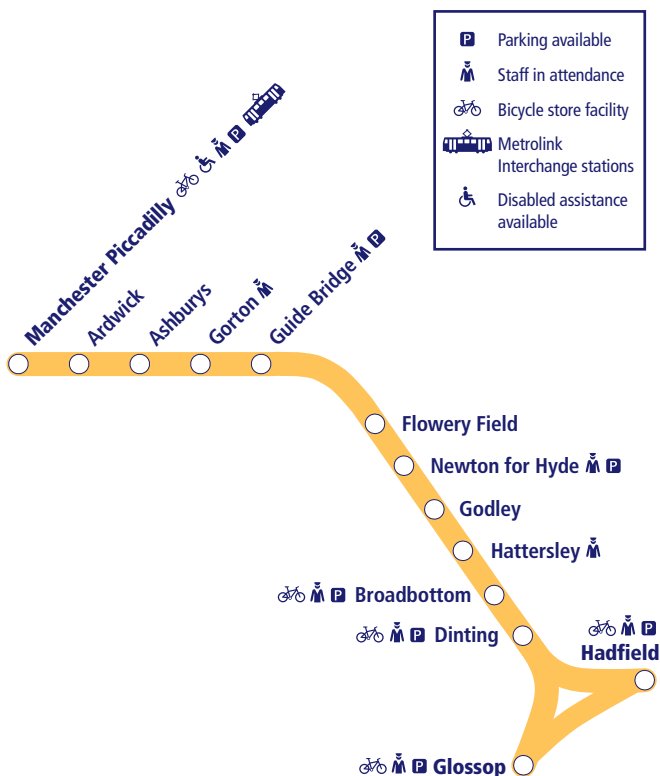

Train times

2 June – 14 December 2024

24

Manchester to Hadfield and Glossop

This timetable shows the Northern train service between **Hadfield/Glossop and Manchester**.

How to read this timetable

Look down the left hand column for your departure station. Read across until you find a suitable departure time. Read down the column to find the arrival time at your destination. Through services are shown in bold type (this means you won't have to change trains). Connecting services are shown in light type. If you travel on a connecting service, change at the next station shown in bold or if you arrive on a connecting service, change at the last station shown in bold, unless a footnote advises otherwise.

TrainTracker™

For up to date travel information and live departures direct to your mobile, text your station **name** or **location code** to **8 49 50**.

Customers with disabilities or restricted mobility are encouraged to contact our **Customer Experience Centre** who will book assistance for you.