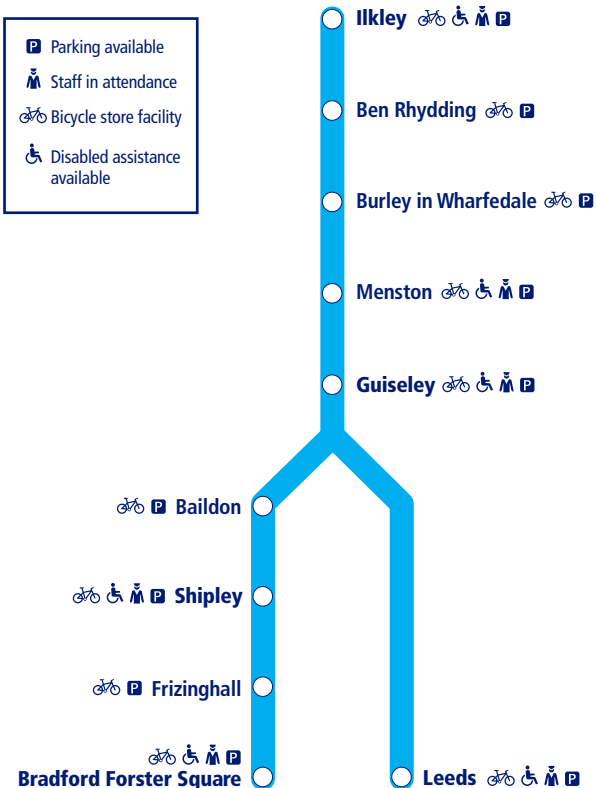

Train times

39

10 December 2023 –
1 June 2024

Ilkley to Leeds and Bradford Forster Square (Wharfedale Line)

This timetable shows all train services between **Ilkley and Leeds/Bradford Forster Square**.

How to read this timetable

Look down the left hand column for your departure station. Read across until you find a suitable departure time. Read down the column to find the arrival time at your destination. Through services are shown in bold type (this means you won't have to change trains). Connecting services are shown in light type. If you travel on a connecting service, change at the next station shown in bold or if you arrive on a connecting service, change at the last station shown in bold, unless a footnote advises otherwise.

TrainTracker™

For up to date travel information and live departures direct to your mobile, text your station **name** or **location code** to **8 49 50**.

Customers with disabilities or restricted mobility are encouraged to contact our **Customer Experience Centre** who will book assistance for you.