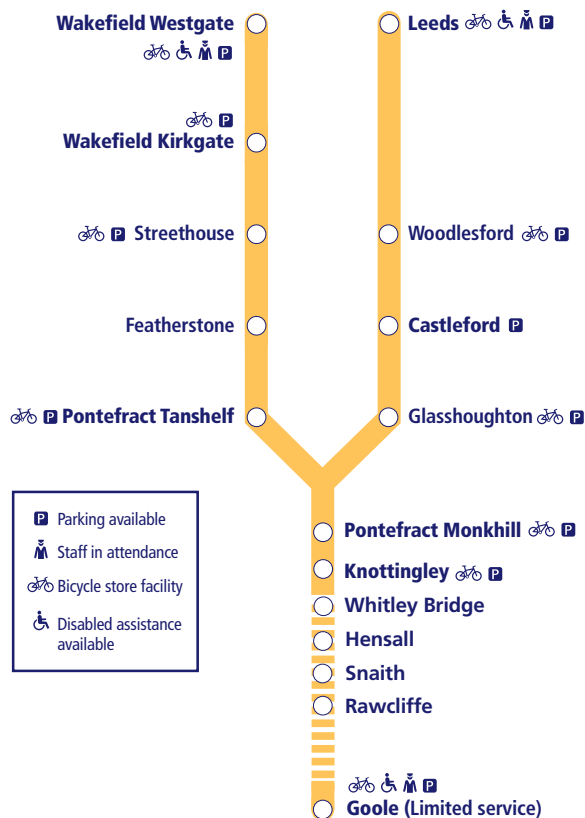

Train times

2 June – 14 December 2024

41

Leeds and Wakefield to Knottingley and Goole (Pontefract Line)

This timetable shows all Northern train services between **Leeds and Goole via Pontefract**.

How to read this timetable

Look down the left hand column for your departure station. Read across until you find a suitable departure time. Read down the column to find the arrival time at your destination. Through services are shown in bold type (this means you won't have to change trains). Connecting services are shown in light type. If you travel on a connecting service, change at the next station shown in bold or if you arrive on a connecting service, change at the last station shown in bold, unless a footnote advises otherwise.

Minimum connection times

All stations have a minimum connection time of 5 minutes unless stated. Leeds 10 minutes, Wakefield Westgate 7 minutes and Wakefield Kirkgate 4 minutes.

Community Rail Partnerships and community groups

TrainTracker™

For up to date travel information and live departures direct to your mobile, text your station **name** or **location code** to **8 49 50**.

Customers with disabilities or restricted mobility are encouraged to contact our **Customer Experience Centre** who will book assistance for you.