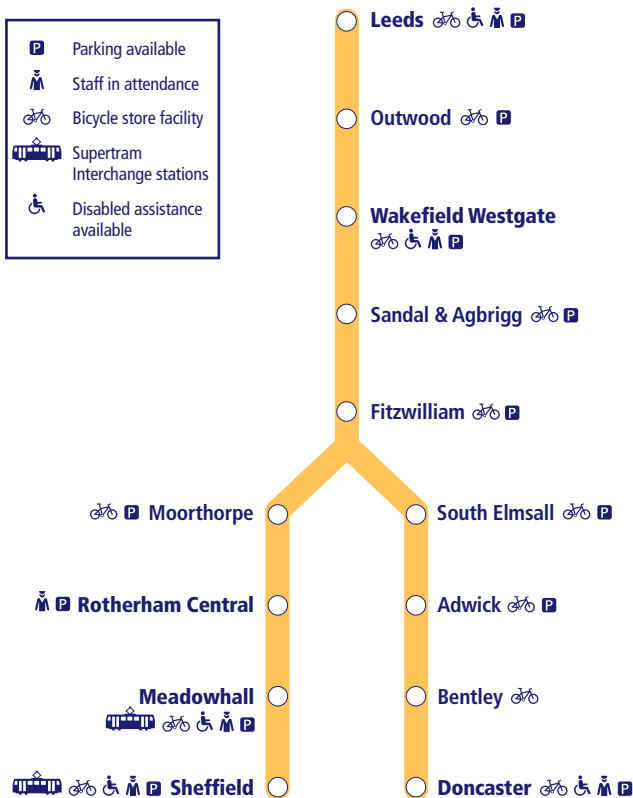

Train times

2 June – 14 December 2024

42

Leeds to Sheffield and Doncaster (Wakefield Line)

This timetable shows all Northern train services between **Leeds and Sheffield via Moorthorpe**.

How to read this timetable

Look down the left hand column for your departure station. Read across until you find a suitable departure time. Read down the column to find the arrival time at your destination. Through services are shown in bold type (this means you won't have to change trains). Connecting services are shown in light type. If you travel on a connecting service, change at the next station shown in bold or if you arrive on a connecting service, change at the last station shown in bold, unless a footnote advises otherwise.

Minimum connection times

All stations have a minimum connection time of 5 minutes unless stated. Leeds 10 minutes, Wakefield Westgate 7 minutes, Doncaster 7 minutes and Sheffield 7 minutes.

Community Rail Partnerships and community groups

TrainTracker™

For up to date travel information and live departures direct to your mobile, text your station **name** or **location code** to **8 49 50**.

Customers with disabilities or restricted mobility are encouraged to contact our **Customer Experience Centre** who will book assistance for you.