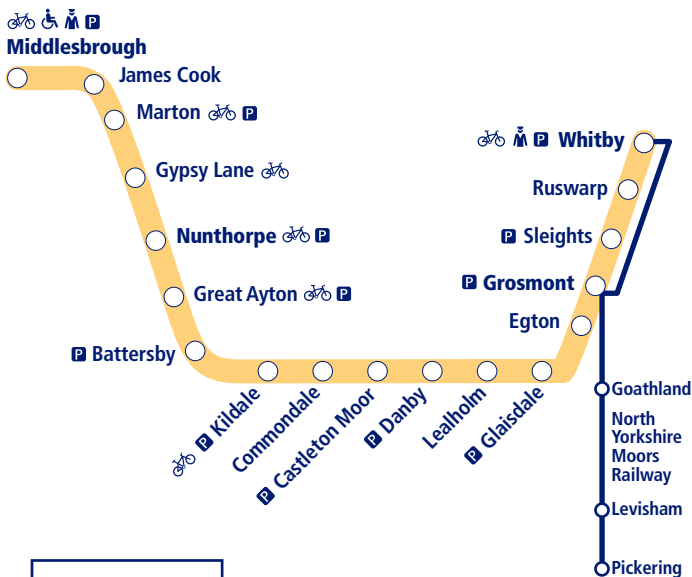

Train times

2 June – 14 December 2024

5

Middlesbrough to Whitby (Esk Valley Railway)

- Parking available
- Staff in attendance
- Bicycle store facility
- Disabled assistance available

NORTHERN

Go do your thing

This timetable shows all trains between **Middlesbrough** and **Whitby**.

How to read this timetable

Look down the left hand column for your departure station. Read across until you find a suitable departure time. Read down the column to find the arrival time at your destination. Through services are shown in bold type (this means you won't have to change trains). Connecting services are shown in light type. If you travel on a connecting service, change at the next station shown in bold or if you arrive on a connecting service, change at the last station shown in bold, unless a footnote advises otherwise.